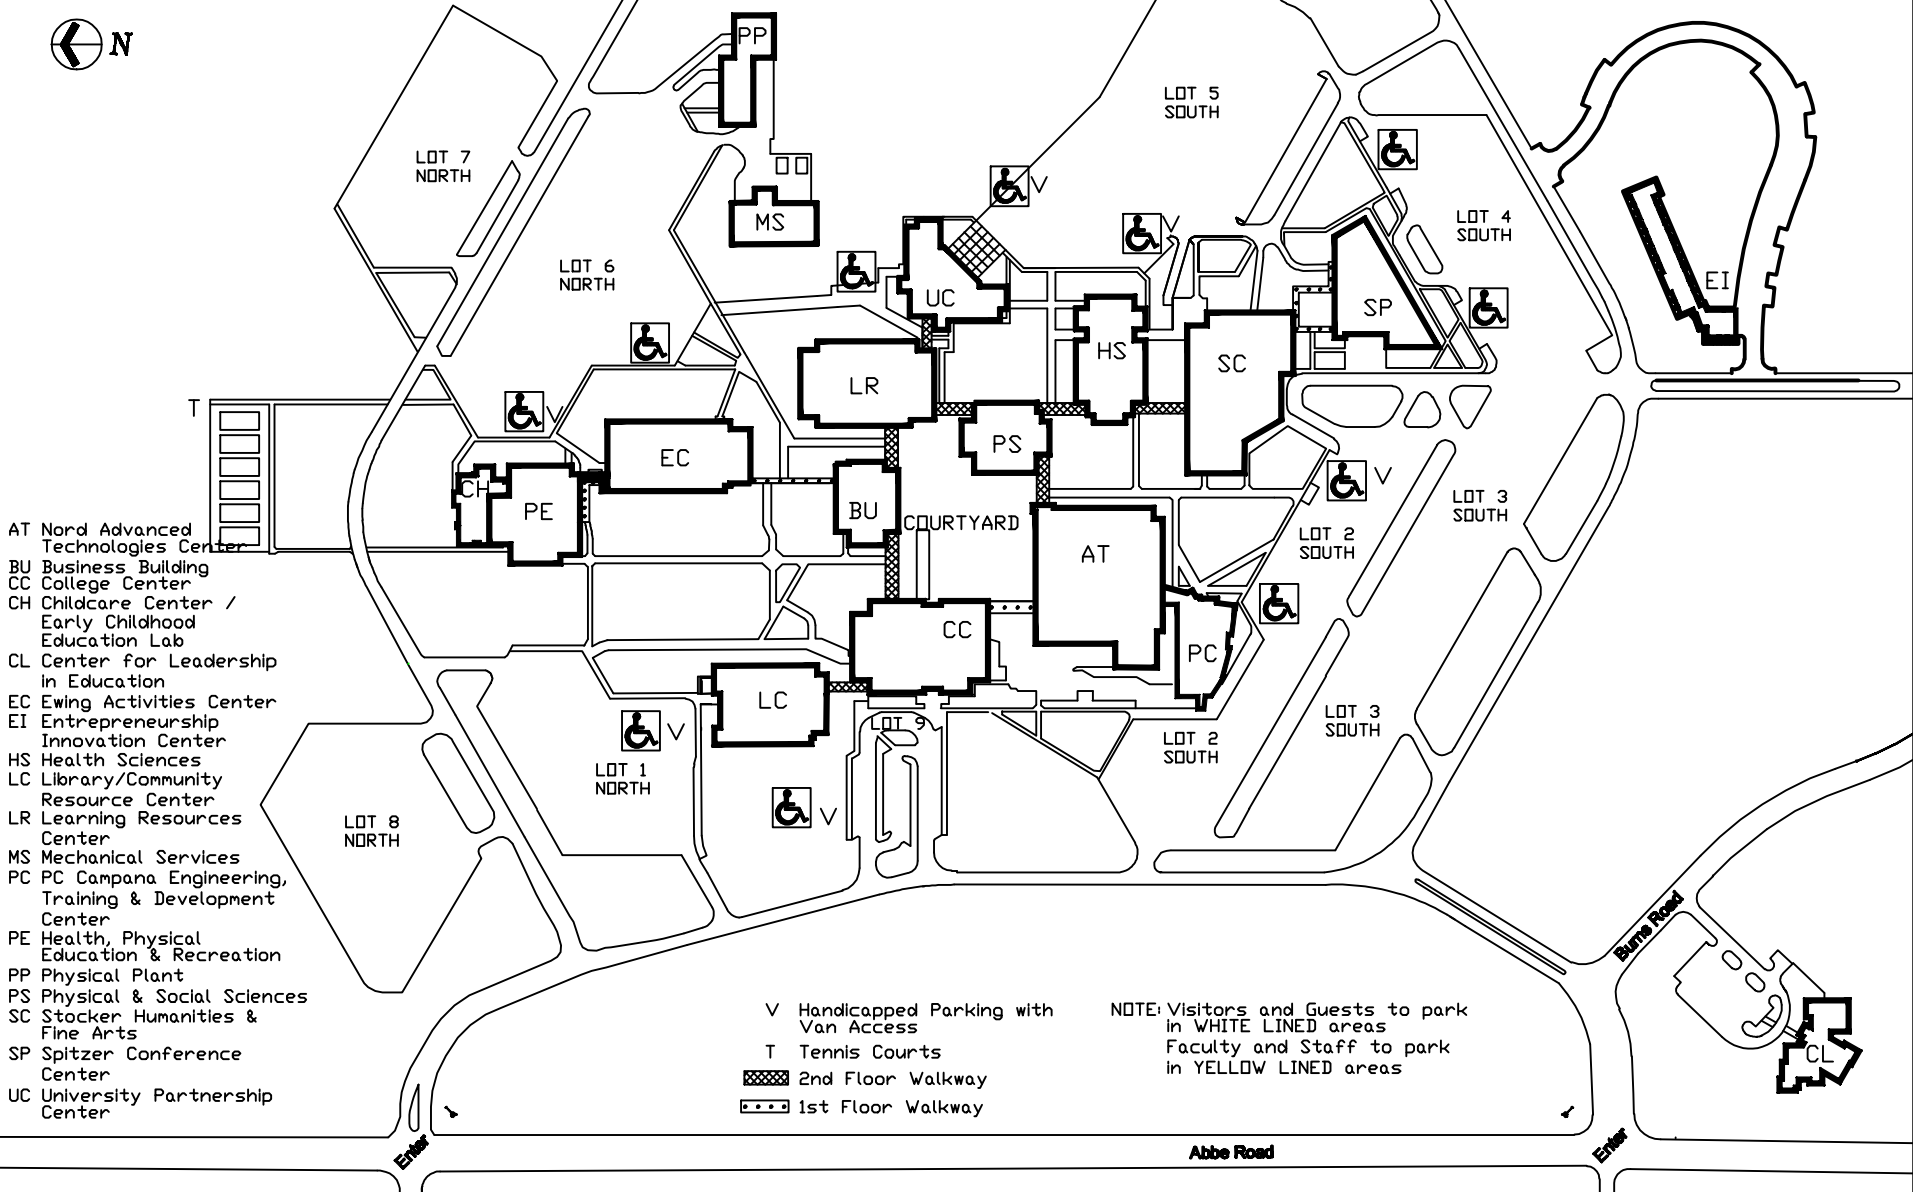

Lorain County Community College Campus Map

March 12, 2008

- AT Nord Advanced Technologies Center
- BU Business Building
- CC College Center
- CH Childcare Center / Early Childhood Education Lab
- CL Center for Leadership in Education
- EC Ewing Activities Center
- EI Entrepreneurship Innovation Center
- HS Health Sciences
- LC Library/Community Resource Center
- LR Learning Resources Center
- MS Mechanical Services
- PC Campaña Engineering, Training & Development Center
- PE Health, Physical Education & Recreation
- PP Physical Plant
- PS Physical & Social Sciences
- SC Stocker Humanities & Fine Arts
- SP Spitzer Conference Center
- UC University Partnership Center

- V Handicapped Parking with Van Access
- T Tennis Courts
- 2nd Floor Walkway
- 1st Floor Walkway

NOTE: Visitors and Guests to park in WHITE LINED areas
Faculty and Staff to park in YELLOW LINED areas